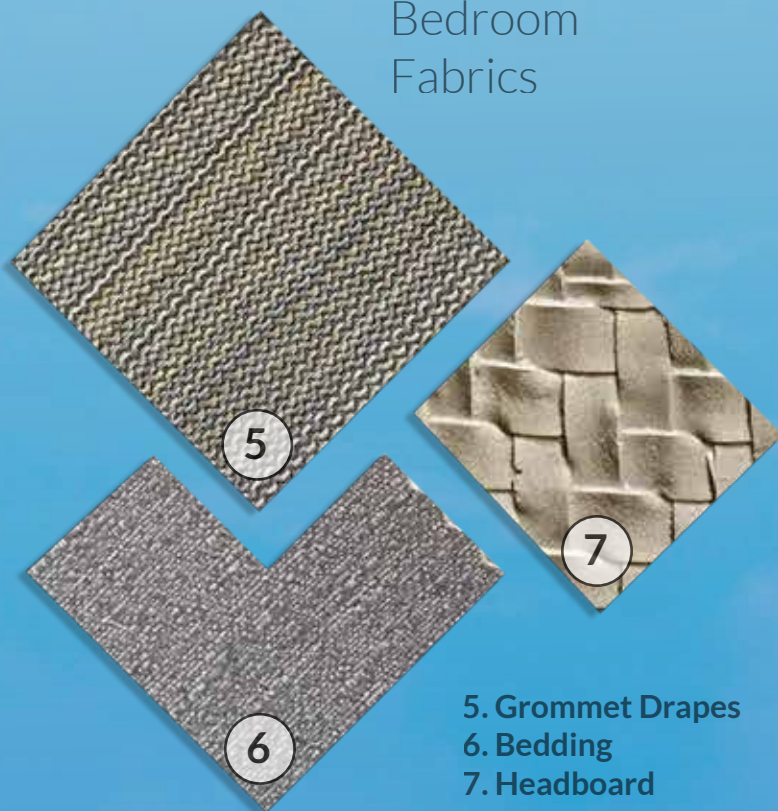

Bay Oyster Décor

CANTERBURY

Living Area Fabrics

1. Sofa 2. Sofa Pillows 3. Chair 4. Dinette Chair

Bedroom Fabrics

5. Grommet Drapes
6. Bedding
7. Headboard

Counter Top

Backsplash

Camel Décor

CANTERBURY

Living Area Fabrics

1
2

3

4

1. Sofa 2. Sofa Pillows 3. Chair 4. Dinette Chair

Bedroom Fabrics

Living Area Fabrics

1. Sofa 2. Sofa Pillows 3. Chair 4. Dinette Chair

Bedroom Fabrics

Counter Top

Backsplash

5. Grommet Drapes
6. Bedding
7. Headboard

Mystic Blue Décor

CANTERBURY

Living Area Fabrics

1. Sofa 2. Sofa Pillows 3. Chair 4. Dinette Chair

Bedroom Fabrics

5. Grommet Drapes
6. Bedding
7. Headboard

Counter Top

Backsplash