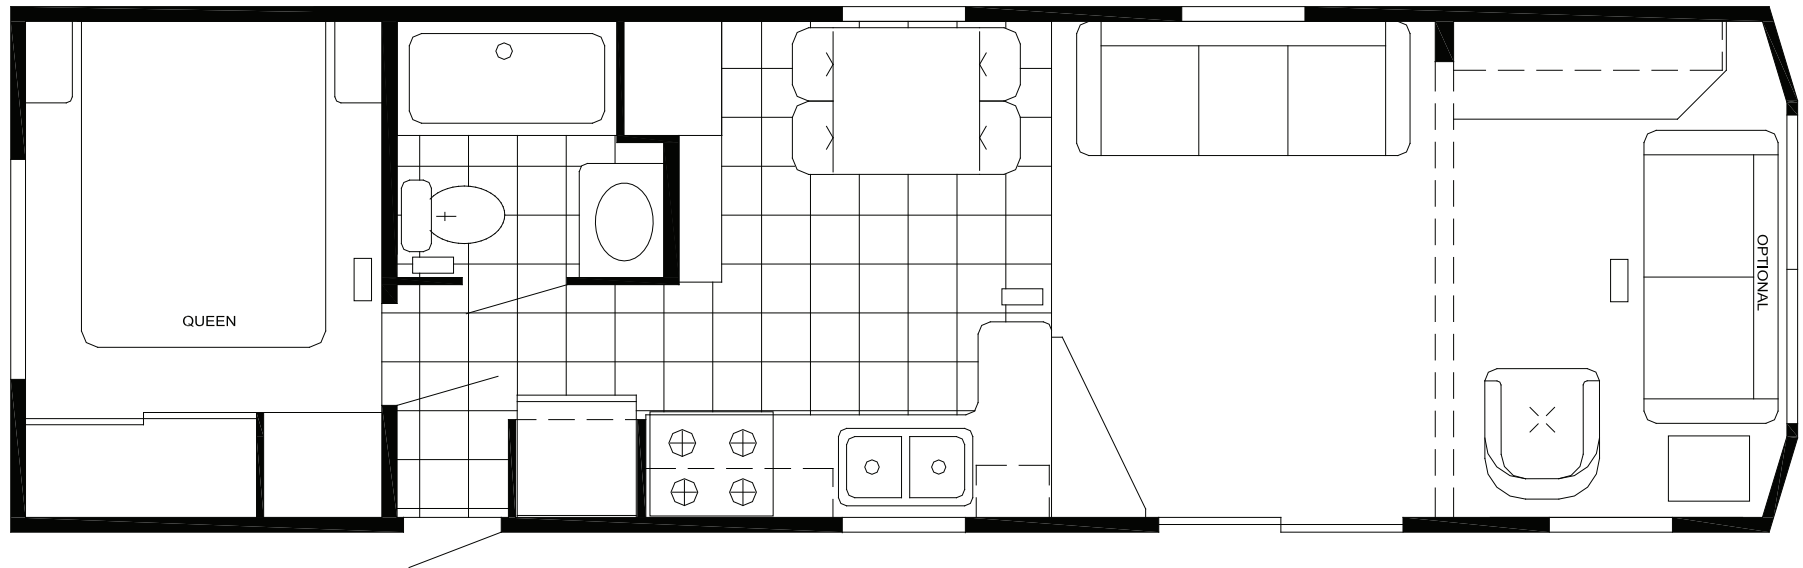

The Bayview

FRONT DEN | 1238-DBV / 12' W x 36'6" L

Mechanical

- 41,000 BTU Furnace
- LP & CO Gas Detectors
- Fire Extinguisher
- 20 Gallon Electric Water Heater
- Digital Thermostat
- Ceiling Fan w/ Light

Kitchen

- Flat Panel Hardwood Cabinet Doors
- 17" CF Frost-Free Refrigerator
- 30" Deluxe Gas Range with Clock Timer
- Lighted Range Vent Hood
- Laminated Countertop

Furniture

- Residential Sofa Hide-A-Bed
- Swivel Rocker
- Dinette with 4 Chairs
- End Table with Lamp
- Therapedic Pillow Top Queen Bed

Bathroom

- Laminated Countertops
- Power Exhaust Vent
- 1 Piece Fiberglass Tub/Shower

Interior

- Sliding Mirrored Wardrobe Doors
- Sat/Cable-Ready TV Jack in all Locations
- Chair Rail in Living Room and Dining Room
- Mini Blinds Throughout