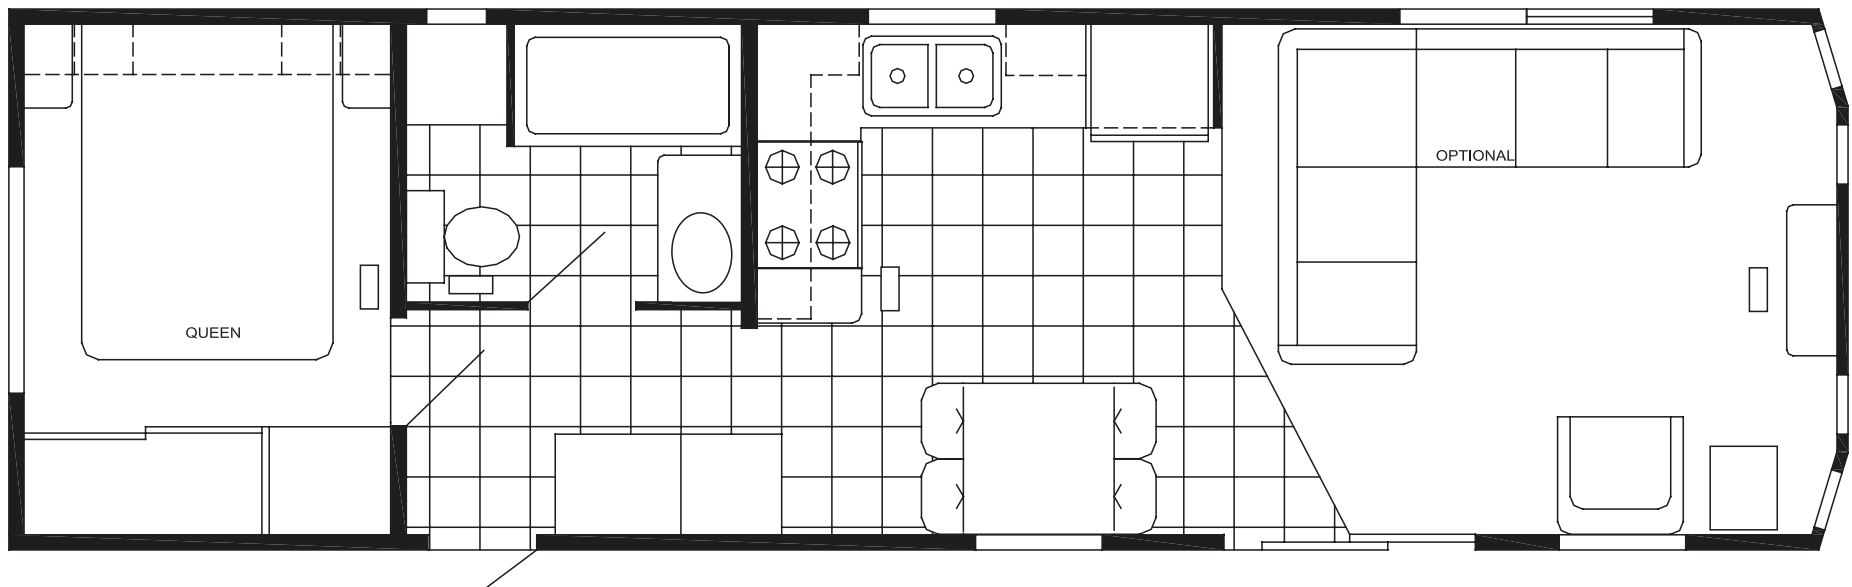

The Bayview

FRONT ENTERTAINMENT ROOM | 1238-FETBV / 12' W x 36'6" L

Mechanical

- 41,000 BTU Furnace
- LP & CO Gas Detectors
- Fire Extinguisher
- 20 Gallon Electric Water Heater
- Digital Thermostat
- Ceiling Fan w/ Light

Kitchen

- Flat Panel Hardwood Cabinet Doors
- 17" CF Frost-Free Refrigerator
- 30" Deluxe Gas Range with Clock Timer
- Lighted Range Vent Hood
- Laminated Countertop

Furniture

- Residential Sofa Hide-A-Bed
- Swivel Rocker
- Dinette with 4 Chairs
- End Table with Lamp
- Therapedic Pillow Top Queen Bed

Bathroom

- Laminated Countertops
- Power Exhaust Vent
- 1 Piece Fiberglass Tub/Shower

Interior

- Sliding Mirrored Wardrobe Doors
- Sat/Cable-Ready TV Jack in all Locations
- Chair Rail in Living Room and Dining Room
- Mini Blinds Throughout

Construction

- Asphalt Shingles
- 30 lb Rafters/R-11 Insulation
- Single Hung Vinyl Thermopane Windows with Low E Glass
- 5/8" Full Width Floor Decking
- 8" Steel I-Beam Chassis
- Thermopane Patio Door