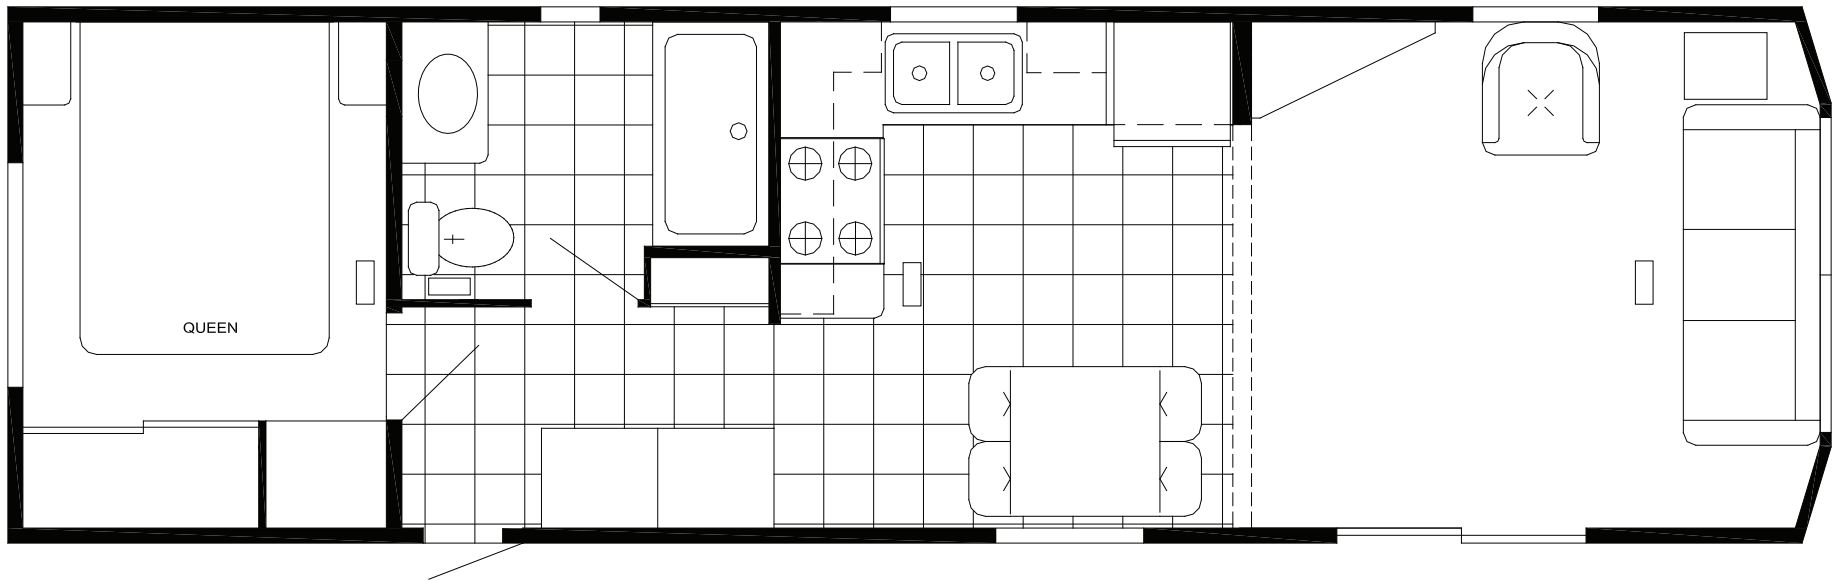

The Bayview

FRONT LIVING ROOM | 1238-FLBV / 12' W x 36'6" L

Mechanical

- 41,000 BTU Furnace
- LP & CO Gas Detectors
- Fire Extinguisher
- 20 Gallon Electric Water Heater
- Digital Thermostat
- Ceiling Fan w/ Light

Kitchen

- Flat Panel Hardwood Cabinet Doors
- 17" CF Frost-Free Refrigerator
- 30" Deluxe Gas Range with Clock Timer
- Lighted Range Vent Hood
- Laminated Countertop

Furniture

- Residential Sofa
- Hide-A-Bed
- Swivel Rocker
- Dinette with 4 Chairs
- End Table with Lamp
- Therapedic Pillow Top Queen Bed

Bathroom

- Laminated Countertops
- Power Exhaust Vent
- 1 Piece Fiberglass Tub/Shower

Interior

- Sliding Mirrored Wardrobe Doors
- Sat/Cable-Ready TV Jack in all Locations
- Chair Rail in Living Room and Dining Room
- Mini Blinds Throughout