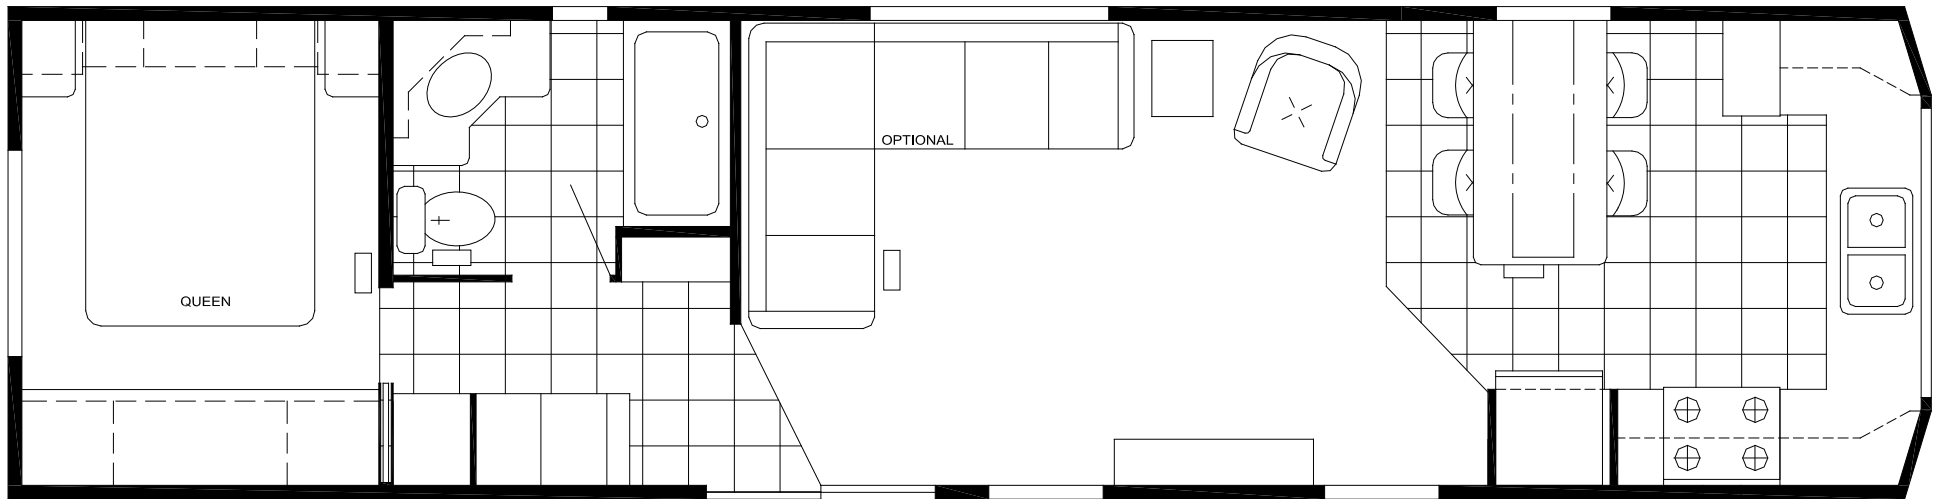

# The Parkvue

FRONT KITCHEN | 1242-FKIS / 12' W x 42" L

CANTERBURY®

## Kitchen

- Raised Panel Hardwood Cabinet Doors
- 18" CF Frost-Free Refrigerator
- 30" Deluxe Gas Range with Clock Timer
- 30" Spacemaker Microwave
- Laminated Countertops with Backsplash

## Furniture

- Residential Sofa Hide-A-Bed
- Swivel Rocker
- Dinette with 4 Chairs or Bar Stools
- End Table with Lamp
- Therapedic Pillow Top Queen Bed

## Bathroom

- Bevel Edge Laminated Countertops with Backsplash
- Power Exhaust Vent
- 1 Piece Fiberglass Tub/Shower
- Curved Rod & Shower Curtain
- Porcelain Bath Sink