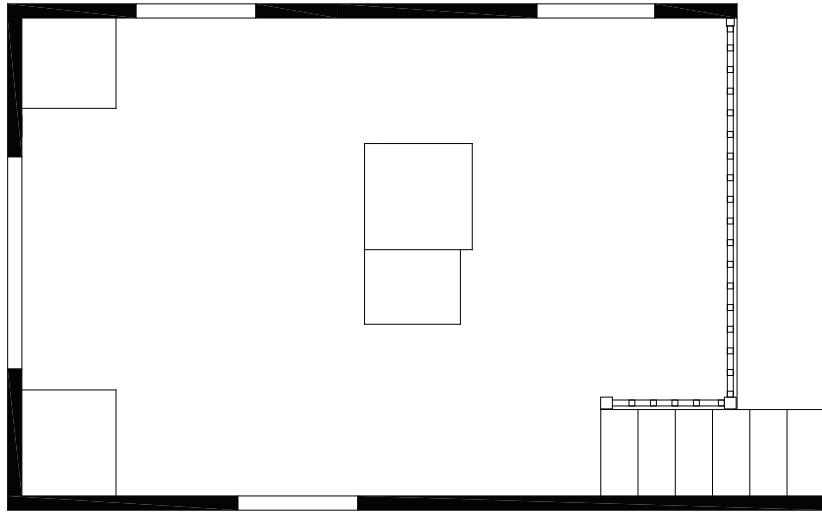

# The Parkvue

CENTER KITCHEN WITH LOFT | 1238-CKL / 12' W x 36'6" L

## Bathroom

- Bevel Edge Laminated Countertops with Backsplash
- Power Exhaust Vent
- 1 Piece Fiberglass Tub/Shower
- Curved Rod & Shower Curtain
- Porcelain Bath Sink