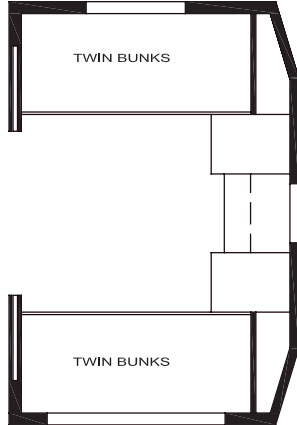

# The Parkvue

DEN WITH LOFT | 1238-DL / 12' W x 36'6" L

DEN OPTIONS:

2 bedroom 1238-2BL

4 bunk 1238-4BNKL

Jack & Jill 1238-JJL