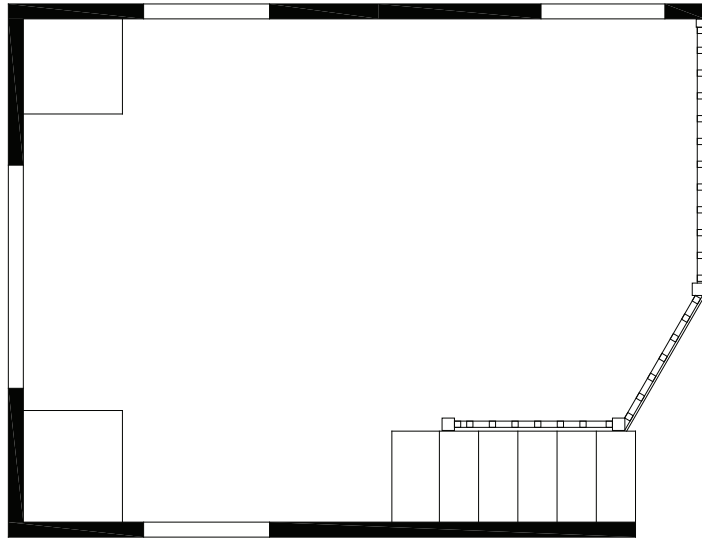

The Parkvue

FRONT DEN WITH LOFT | 1238-KDL / 12' W x 36'6" L

CANTERBURY®

Mechanical

- 20 Gallon Electric Water Heater
- LP & CO Gas Detectors
- Fire Extinguisher
- 41,000 BTU Furnace
- 50 Amp Service
- Exterior Porch Light
- Digital Thermostat

Bathroom

- Bevel Edge Laminated Countertops with Backsplash
- Power Exhaust Vent
- 1 Piece Fiberglass Tub/Shower
- Curved Rod & Shower Curtain
- Porcelain Bath Sink

Furniture

- Residential Sofa Hide-A-Bed
- Swivel Rocker
- Dinette with 4 Chairs or Bar Stools
- End Table with Lamp
- Therapeutic Pillow Top Queen Bed