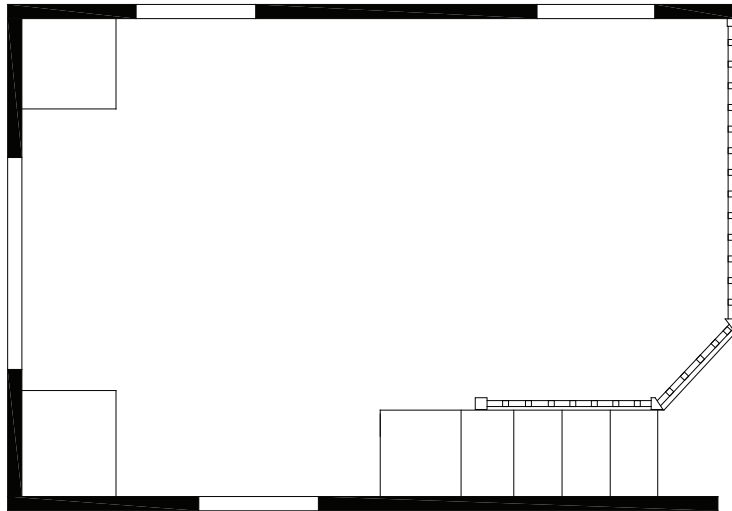

# The Parkvue

FRONT KITCHEN WITH ISLAND WITH LOFT | 1238-FKISL / 12' W x 36'6" L

CANTERBURY®

## Bathroom

- Bevel Edge Laminated Countertops with Backsplash
- Power Exhaust Vent
- 1 Piece Fiberglass Tub/Shower
- Curved Rod & Shower Curtain
- Porcelain Bath Sink