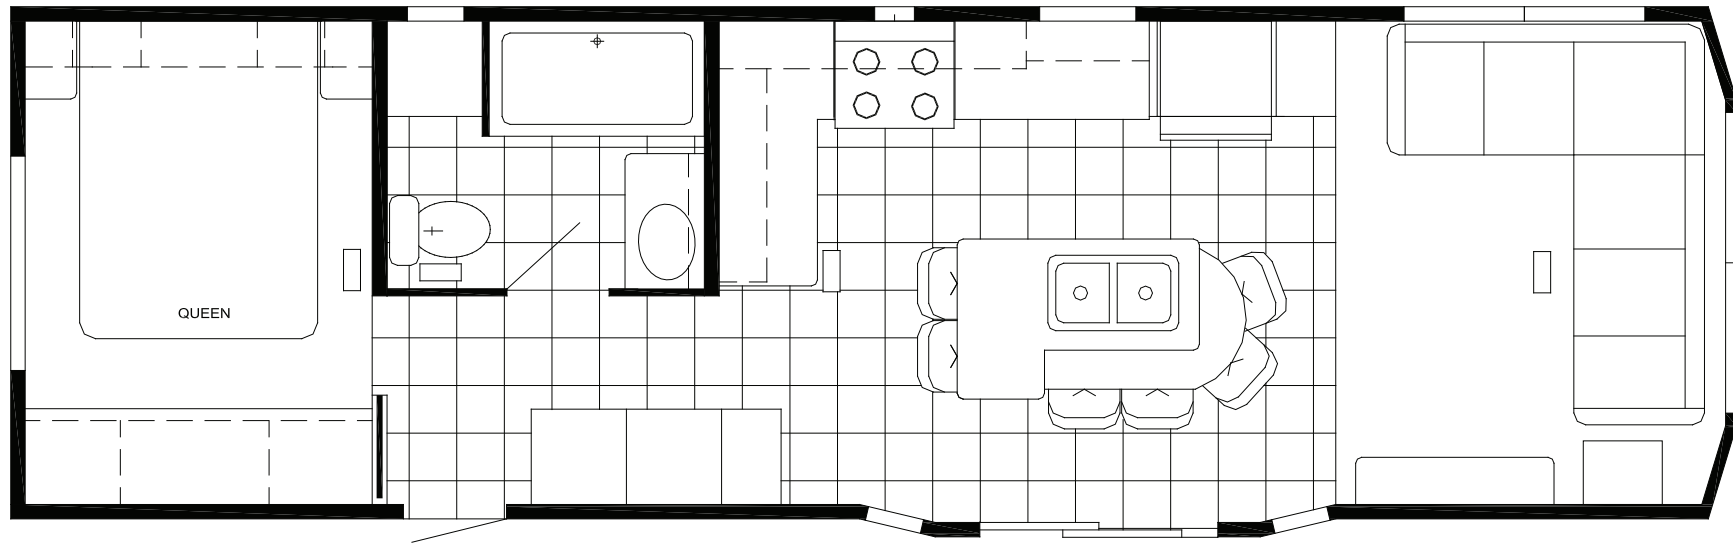

The Parkvue

ISLAND KITCHEN | 1238-ISFL / 12' W x 36'6" L

Mechanical

- 20 Gallon Electric Water Heater
- LP & CO Gas Detectors
- Fire Extinguisher
- 41,000 BTU Furnace
- 50 Amp Service
- Exterior Porch Light
- Digital Thermostat

Kitchen

- Raised Panel Hardwood Cabinet Doors
- 17" CF Frost-Free Refrigerator
- 30" Deluxe Gas Range with Clock Timer
- 30" Spacemaker Microwave
- Bevel Edge Laminated Countertops with Backsplash

Furniture

- Residential Sofa Hide-A-Bed
- Swivel Rocker
- Dinette with 4 Chairs or Bar Stools
- End Table with Lamp
- Therapedic Pillow Top Queen Bed

Bathroom

- Bevel Edge Laminated Countertops with Backsplash
- Power Exhaust Vent
- 1 Piece Fiberglass Tub/Shower
- Curved Rod & Shower Curtain
- Porcelain Bath Sink

Interior

- Roller-Bearing Drawer Guides
- Decorative Vinyl Interior Panels
- Sat/Cable-Ready TV Jack in all Locations
- Entertainment Center w/ Bluetooth Sound Bar w/ Subwoofer
- Deluxe Wood Trim Package